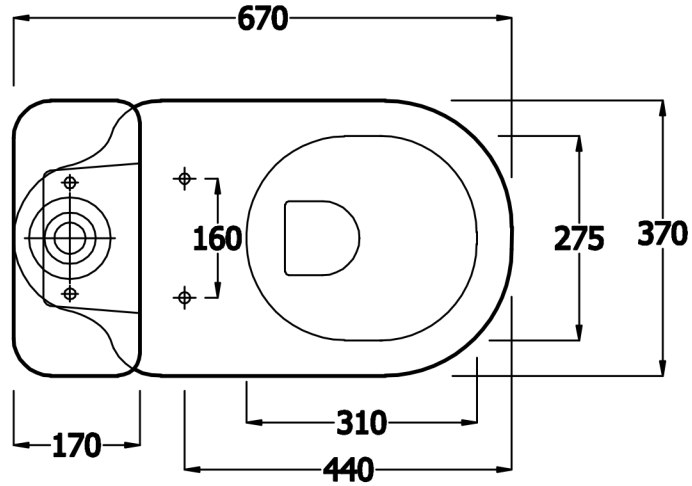

ATENE WC MONOBLOCCO

Technical Drawing

DATED : 05-07-10