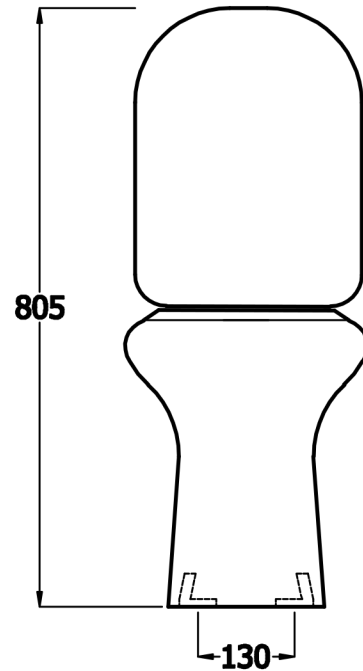

ATENE WC MONOBLOCCO

Technical Drawing

DATED : 05-07-10