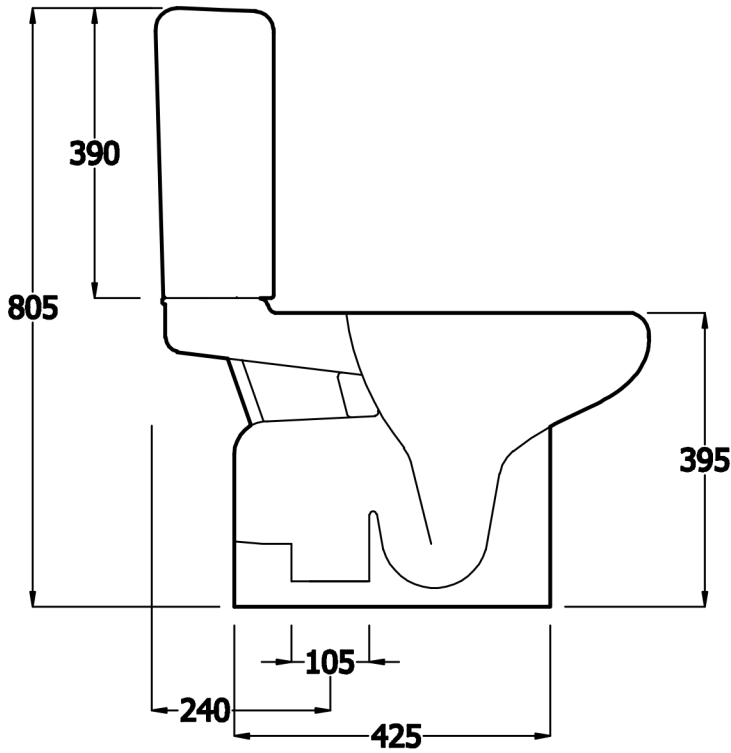

ATENE WC MONOBLOCCO

Technical Drawing

DATED : 05-07-10