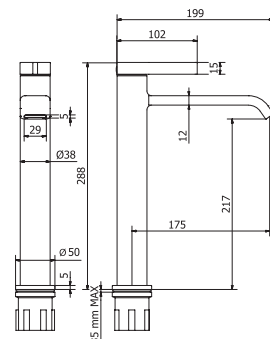

foro ceramica:
Ø33mm min
Ø40mm max

art. PC04260

Cod. Fornitore: **ANICRO09003**

Cod. Iperceramica: **78478**

Miscelatore monocomando lavabo alto.

Tall single-control mixer for washbasin.

FINITURA - FINISHING:
Cromo - Chrome

foro ceramica:
Ø33mm min
Ø40mm max

art. PC04260

Cod. Fornitore: **ANICRO03003**

Cod. Iperceramica: **78480**

Miscelatore monocomando bidet.

Bidet single-control mixer.

FINITURA - FINISHING:
Cromo - Chrome

foro ceramica:
Ø33mm min
Ø40mm max

Shower kit:
Built-in single control mixer for shower with 2 ways diverter.
Brass Shower head Ø 30 CM
Metal Arm 40 CM.
Shower support
Shower hand with antilime picots
Pvc silver hose with 1/2" F. - 1/2" F.