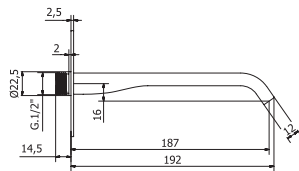

art. PC04262

Cod. Fornitore: **ANIACRO12003**

Cod. Iperceramica: **78479**

Miscelatore monocomando incasso lavabo con bocca, senza scarico.

Built-in washbasin mixer with wall spout, without waste.

FINITURA - FINISHING:

Cromo - Chrome