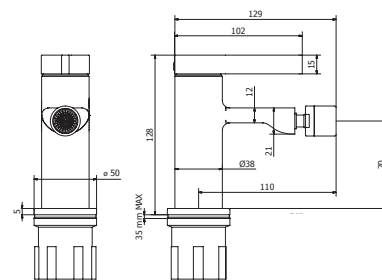

foro ceramica:
Ø33mm min
Ø40mm max

art. PC04260

Cod. Fornitore: **ANICRO03003**

Cod. Iperceramica: **78480**

Miscelatore monocomando bidet.

Bidet single-control mixer.

FINITURA - FINISHING:
Cromo - Chrome

foro ceramica:
Ø33mm min
Ø40mm max

Shower kit:
Built-in single control mixer for shower with 2 ways diverter.
Brass Shower head Ø 30 CM
Metal Arm 40 CM.
Shower support
Shower hand with antilime picots
Pvc silver hose with 1/2" F. - 1/2" F.