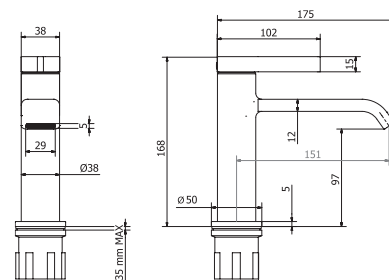

foro ceramica:
Ø33mm min
Ø40mm max

art. PC04260

Cod. Fornitore: **ANICRO09003**

Cod. Iperceramica: **78478**

Miscelatore monocomando lavabo alto.

Tall single-control mixer for washbasin.

FINITURA - FINISHING:
Cromo - Chrome

foro ceramica:
Ø33mm min
Ø40mm max

art. PC04260

Cod. Fornitore: **ANICRO03003**

Cod. Iperceramica: **78480**

Miscelatore monocomando bidet.

Bidet single-control mixer.

FINITURA - FINISHING:
Cromo - Chrome

foro ceramica:
Ø33mm min
Ø40mm max

Shower kit:
Built-in single control mixer for shower with 2 ways diverter.
Brass Shower head Ø 30 CM
Metal Arm 40 CM.
Shower support
Shower hand with antilime picots
Pvc silver hose with 1/2" F. - 1/2" F.