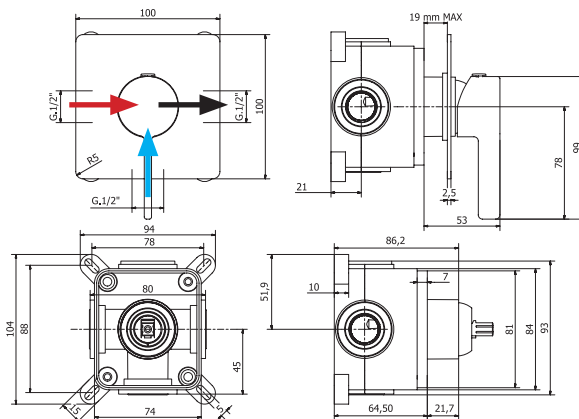

art. PC04262

Cod. Fornitore: **ANIACRO04003**

Cod. Iperceramica: **78481**

Miscelatore monocomando incasso doccia 1/2"-1/2".

Built-in single control mixer for shower 1/2"-1/2".

FINITURA - FINISHING:

Cromo - Chrome