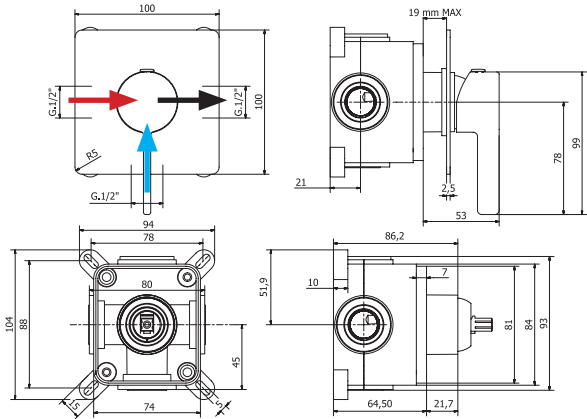

art. PC04262

Cod. Fornitore: **ANIACRO12003**

Cod. Iperceramica: **78479**

Miscelatore monocomando incasso lavabo con bocca, senza scarico.

Built-in washbasin mixer with wall spout, without waste.

FINITURA - FINISHING:

Cromo - Chrome