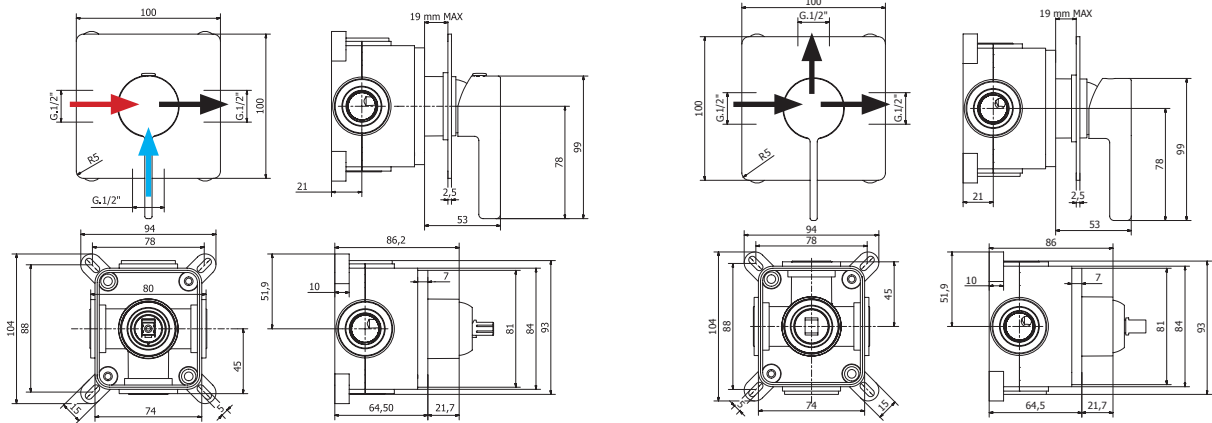

FINITURA - FINISHING:
Cromo - Chrome