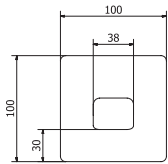

art. PC04262

Cod. Fornitore: **ANIACRO12003**

Cod. Iperceramica: **78479**

Miscelatore monocomando incasso lavabo con bocca, senza scarico.

Built-in washbasin mixer with wall spout, without waste.

FINITURA - FINISHING:

Cromo - Chrome