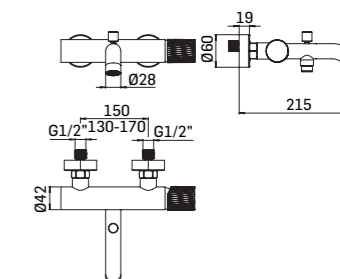

Cod. Iperceramica 75859

Finitura - Finishing Nero opaco - Matt Black