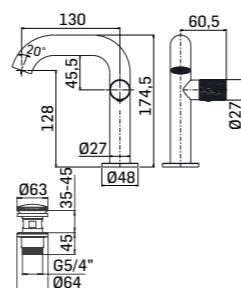

*Then there are the finishes Matt black, brushed PVD brass and brushed natural stainless steel.*

Miscelatore monocomando per lavabo, in acciaio inox, con scarico da 5/4" con comando a pressione

Single lever basin mixer, made of stainless steel with 5/4" up&down system pop-up waste