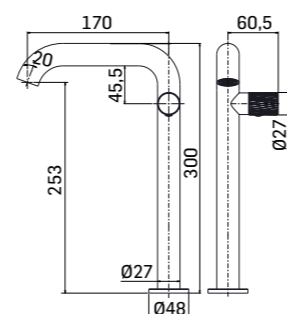

Concealed single lever basin mixer, made of stainless steel, composed by assembly components, external components and wall-mounted spout

Cod. Iperceramica 75863

Finitura - Finishing Nero opaco - Matt Black

Miscelatore monocomando per lavabo alto, in acciaio inox, senza scarico

High single lever basin mixer, made of stainless steel without pop-up waste

Accessorio opzionale/Optional accessory Scarico up&down da 5/4" cod. 19201 5/4" up&down pop-up waste ref. 19201