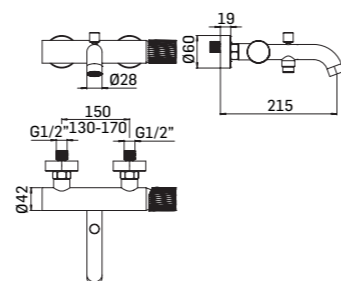

Cod. Iperceramica 73331

Finitura - Finishing Nero opaco - Matt Black

Deviatore da incasso a 2 uscite, in acciaio inox composto da parte grezza e parte esterna di finitura

Concealed 2-ways diverter made of stainless steel, composed by assembly components and external components

Cod. Iperceramica 73323

Finitura - Finishing Nero opaco - Matt Black