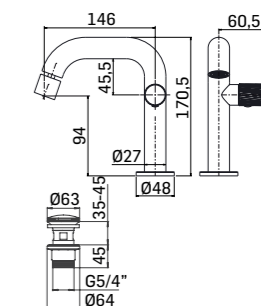

Cod. Iperceramica 73315

Finitura - Finishing Nero opaco - Matt Black