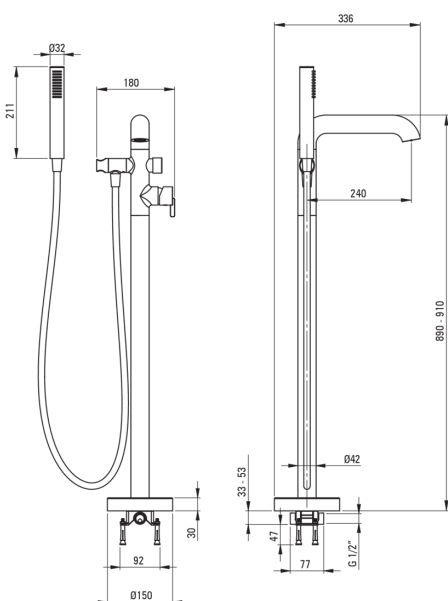

SILIA

Bath mixer, freestanding

Product code: **75981**

EAN: 5907650818427

Color: nero

Warranty [years]: 7

Mixer

Finish	nero
Mixer type	single-handle, mixer
Installation method	floor
Acoustic group [db]	II (20 < x ≤ 30)
Check valves	Yes

Mixer cartridge

Ceramic cartridge size	35 mm
------------------------	-------

Spouts

Spout type	still
Mixer spout range [mm]	240
Material	brass

Function switch

Switch type	click mechanical
-------------	------------------

Aerators

Aerator type	coin-slot
Aerator size	M24

Hoses

Length [mm]	1500
Braid type	not applicable
Anti-twist	1

Hand showers

Number of functions	1
Anti-calc	Yes
Additional features	cool-out

Features:

- Noble form and timeless simplicity
- Mechanical ceramic Click type function switch
- Innovative, durable and easy to clean Nero coating
- The mixer body is made of the highest quality brass
- Only the best materials, the quality of which has been confirmed by laboratory tests
- The lever on the side makes it easier to keep the spout clean
- Adjustable shower hand angle
- The mixer is equipped with non-return valves so that the mixed water does not flow back into the installation
- Durable hose ends made of brass
- Coin-slot aerator
- Anti-twist system, preventing the hose from twisting
- Cool-out hand shower
- Anti-calc hand shower
- The offer includes a cleaning agent for fixtures in all colors