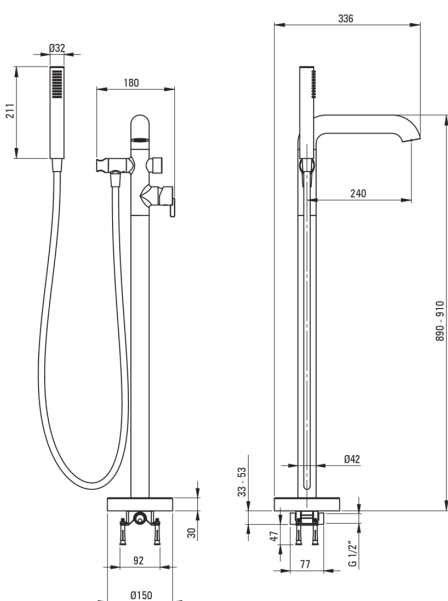

SILIA

Bath mixer, freestanding

Product code: **75982**

EAN: 5907650818434

Color: titanium

Warranty [years]: 7

Mixer

Finish	titanium
Mixer type	single-handle, mixer
Installation method	floor
Acoustic group [db]	II (20 < x ≤ 30)
Check valves	Yes

Mixer cartridge

Ceramic cartridge size	35 mm
------------------------	-------

Spouts

Spout type	still
Mixer spout range [mm]	240
Material	brass

Function switch

Switch type	click mechanical
-------------	------------------

Aerators

Aerator type	coin-slot, flat
Aerator size	M24

Hoses

Length [mm]	1500
Braid type	not applicable
Anti-twist	1

Hand showers

Number of functions	1
Anti-calc	Yes
Additional features	cool-out

Features:

- Noble form and timeless simplicity
- Mechanical ceramic Click type function switch
- The mixer is equipped with a stream aerator
- Coin-slot aerator
- Innovative, durable and easy to clean Titanium coating
- Adjustable shower hand angle
- The mixer body is made of the highest quality brass
- Only the best materials, the quality of which has been confirmed by laboratory tests
- The mixer is equipped with non-return valves so that the mixed water does not flow back into the installation
- The lever on the side makes it easier to keep the spout clean
- Durable hose ends made of brass
- Anti-twist system, preventing the hose from twisting
- Cool-out hand shower
- Anti-calc hand shower
- The offer includes a cleaning agent for fixtures in all colors