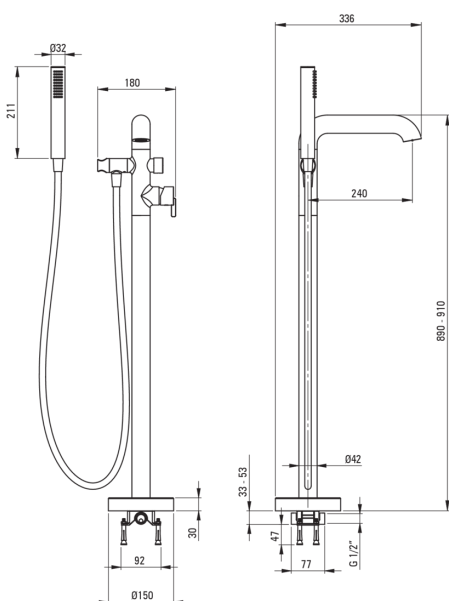

SILIA

Bath mixer, freestanding

Product code: **75983**

EAN: 5907650818441

Color: brushed steel

Warranty [years]: 7

Mixer

Finish	steel
Mixer type	single-handle, mixer
Installation method	floor
Acoustic group [db]	II (20 < x ≤ 30)
Check valves	Yes

Mixer cartridge

Ceramic cartridge size	35 mm
------------------------	-------

Spouts

Spout type	still
Mixer spout range [mm]	240
Material	brass

Function switch

Switch type	click mechanical
-------------	------------------

Aerators

Aerator type	coin-slot, flat
Aerator size	M24

Hoses

Length [mm]	1500
Braid type	not applicable
Anti-twist	1

Hand showers

Number of functions	1
Anti-calc	Yes
Additional features	cool-out

Features:

- Noble form and timeless simplicity
- Mechanical ceramic Click type function switch
- The mixer body is made of the highest quality brass
- Only the best materials, the quality of which has been confirmed by laboratory tests
- The lever on the side makes it easier to keep the spout clean
- Coin-slot aerator
- Adjustable shower hand angle
- The mixer is equipped with non-return valves so that the mixed water does not flow back into the installation
- Durable hose ends made of brass
- Cool-out hand shower
- Anti-twist system, preventing the hose from twisting
- Anti-calc hand shower
- The offer includes a cleaning agent for fixtures in all colors
- Innovative and easy to maintain brushed steel coating