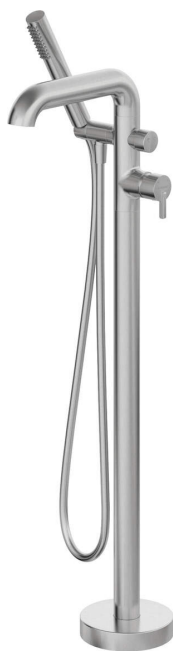

SILIA

Bath mixer, freestanding

Product code: **75983**

EAN: 5907650818441

Color: brushed steel

Warranty [years]: 7

Mixer

Finish	steel
Mixer type	single-handle, mixer
Installation method	floor
Acoustic group [db]	II (20 < x ≤ 30)
Check valves	Yes

Mixer cartridge

Ceramic cartridge size	35 mm
------------------------	-------

Spouts

Spout type	still
Mixer spout range [mm]	240
Material	brass

Function switch

Switch type	click mechanical
-------------	------------------

Aerators

Aerator type	coin-slot, flat
Aerator size	M24

Hoses

Length [mm]	1500
Braid type	not applicable
Anti-twist	1

Hand showers

Number of functions	1
Anti-calc	Yes
Additional features	cool-out

Features:

- Noble form and timeless simplicity
- Mechanical ceramic Click type function switch
- The mixer body is made of the highest quality brass
- Only the best materials, the quality of which has been confirmed by laboratory tests
- The lever on the side makes it easier to keep the spout clean
- Coin-slot aerator
- Adjustable shower hand angle
- The mixer is equipped with non-return valves so that the mixed water does not flow back into the installation
- Durable hose ends made of brass
- Cool-out hand shower
- Anti-twist system, preventing the hose from twisting
- Anti-calc hand shower
- The offer includes a cleaning agent for fixtures in all colors
- Innovative and easy to maintain brushed steel coating