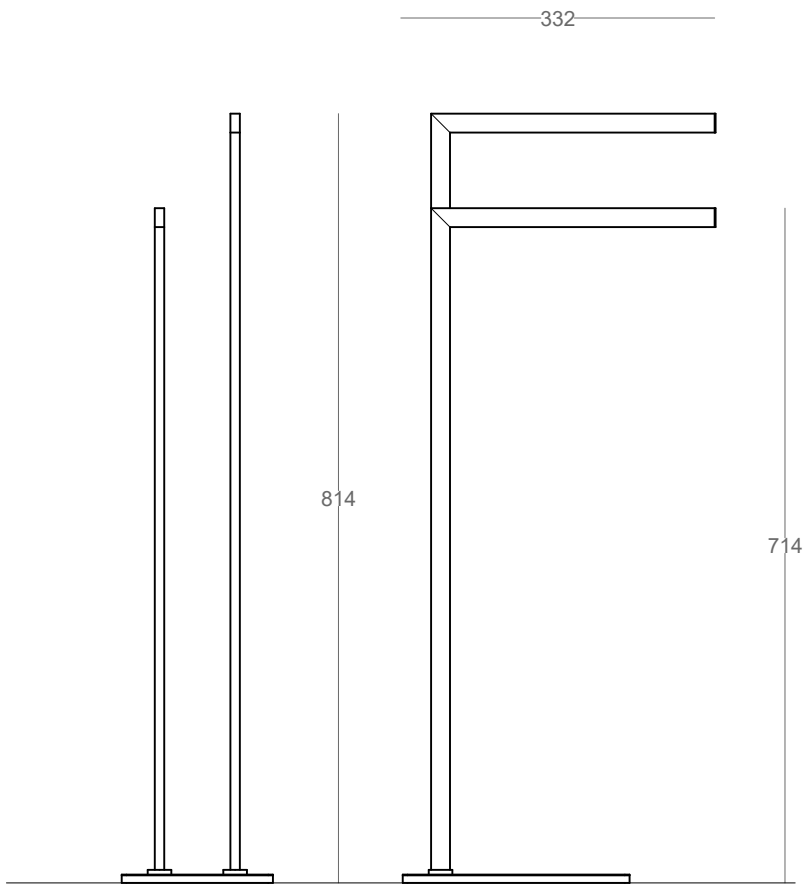

Frida

piantana porta salviette

finitura	codice	ref.
cromo	.10	77455
bianco	.16	77457
nero	.17	77459

misure in mm