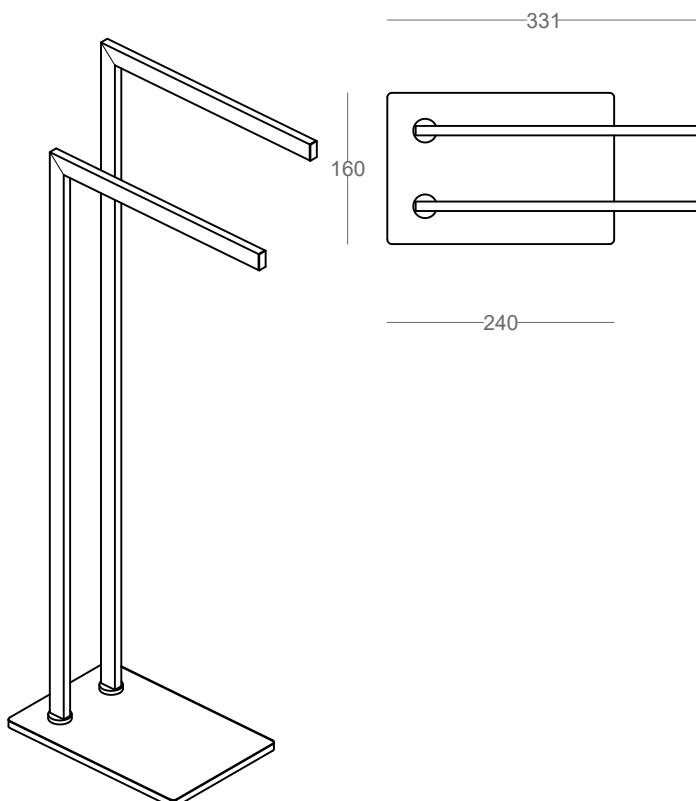

Frida

piantana porta salviette

finitura	codice	ref.
cromo	.10	77455
bianco	.16	77457
nero	.17	77459

misure in mm