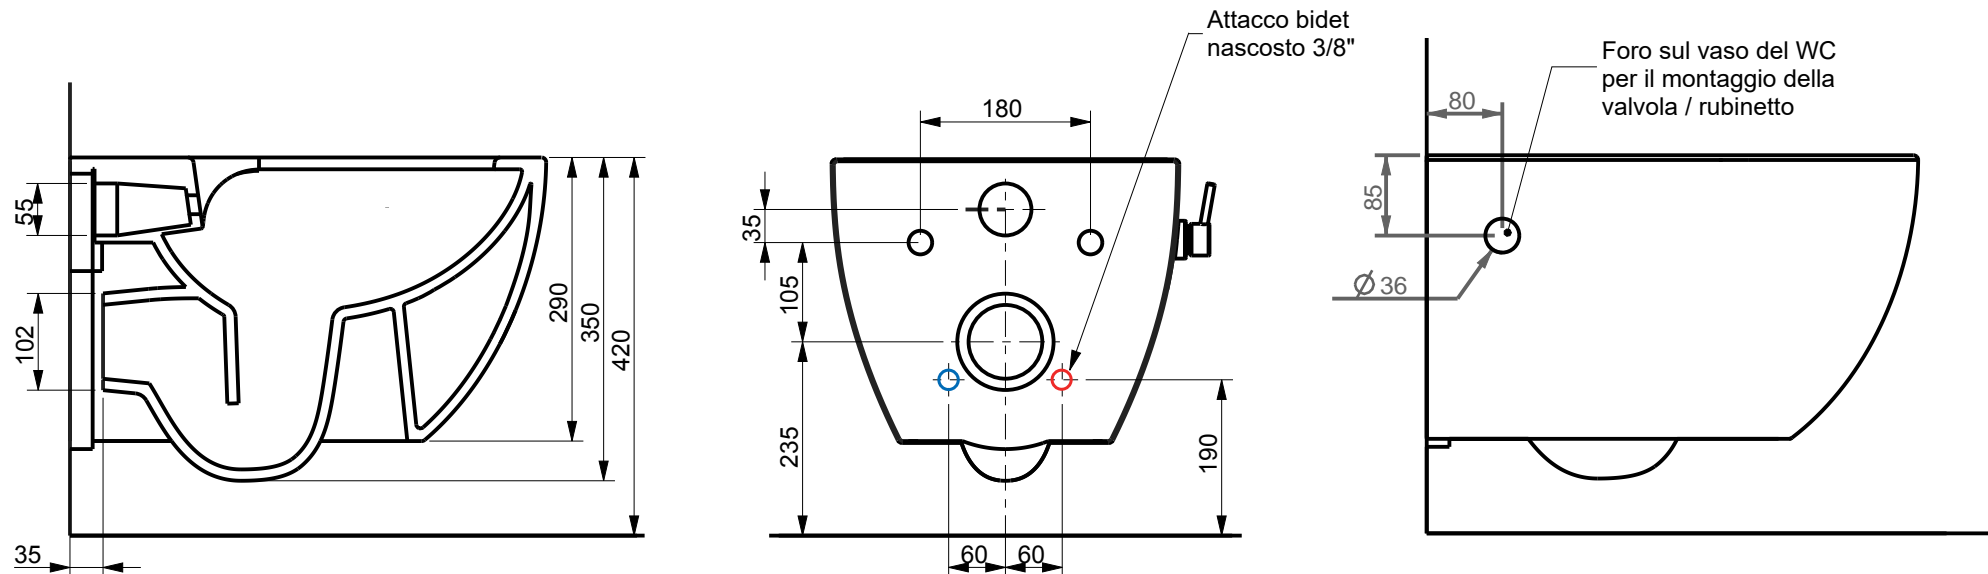

Cod. 74338 COMO VASO SOSPESO RIMLESS CON FUNZIONE BIDET, VALVOLA INTEGRATA