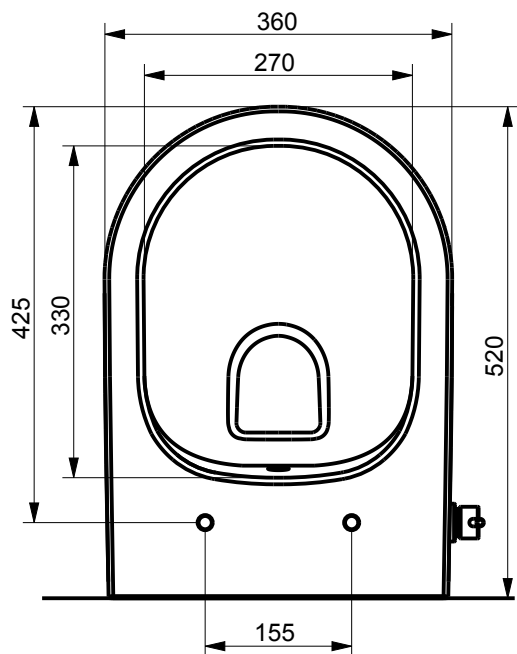

Cod. 74338 COMO VASO SOSPESO RIMLESS CON FUNZIONE BIDET, VALVOLA INTEGRATA