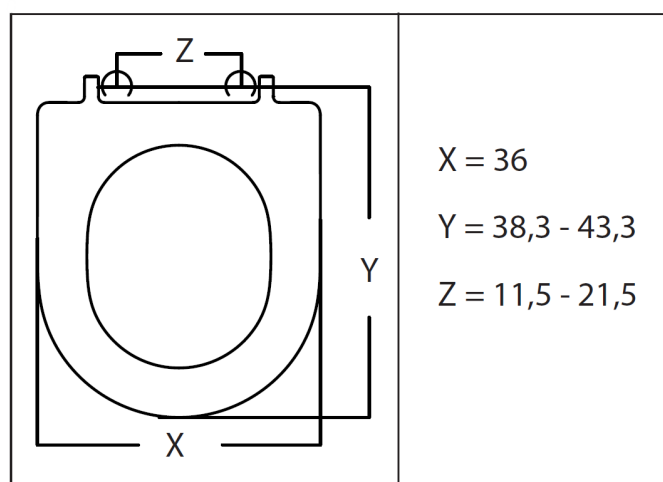

IPERCERAMICA

wellness

MONERO SEDILE WC SOFT-CLOSE

Sedile in termoindurente **AVVOLGENTE EXTRA-SLIM** a sgancio frenato

Dimensioni / Dimensions: 43x36x2,7 cm

Peso / Weight: 2,1 kg

GAMMA COLORE/ COLOR RANGE

BIANCO

BIANCO OP

AVORIO OP

CEMENTO OP

NERO OP

MADE IN ITALY