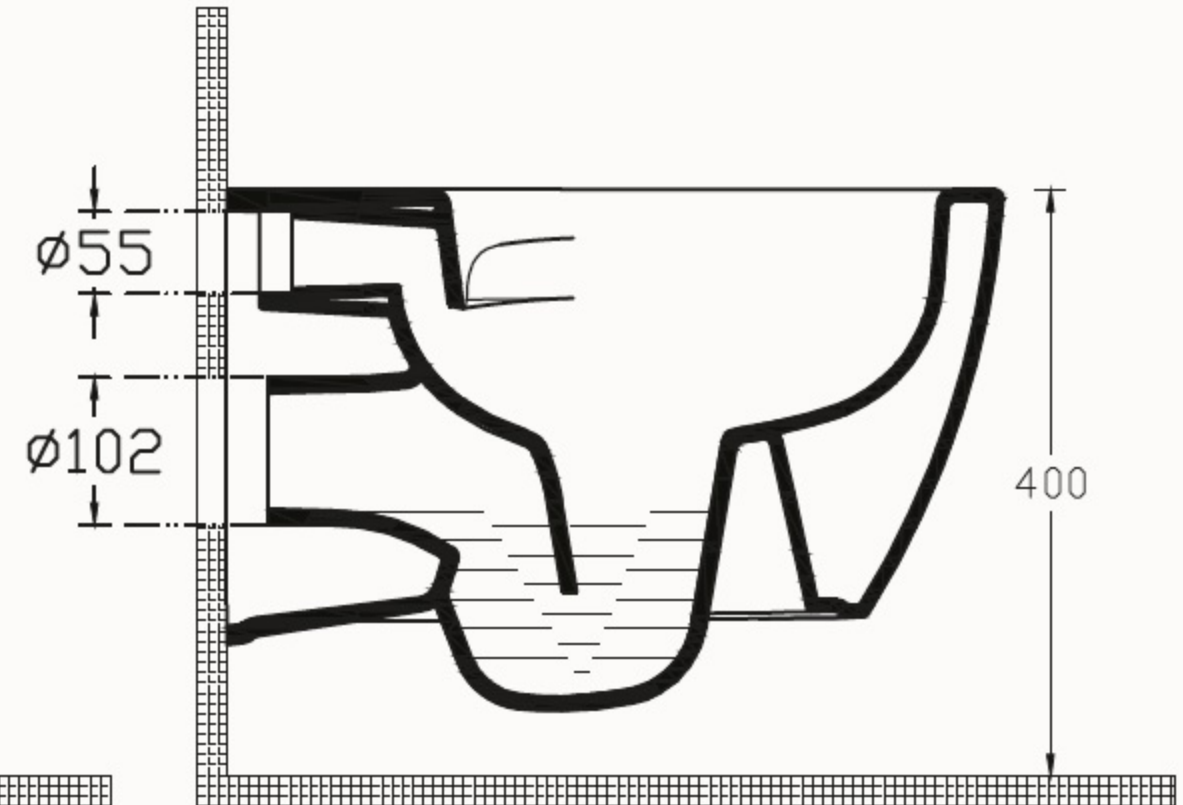

ISVEA

1962

Rimless

Slim kapak

seatPlus

aquaPlus

softClose

smartFix
Plus

MADE IN TURKEY

CODE / KOD: 10AR02010 / 63789

DESCRIPTION / AÇIKLAMA: Sentimenti Neo RimLess Wall Hung

WC / Sentimenti Neo RimLess Asma Klozet

TECHNICAL DRAWING / TEKNİK ÇİZİM