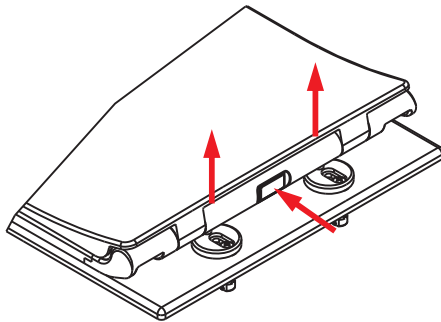

WIKI Slim Slow-close Seat cover

IPERCERAMICA
wellness

Content:
seat and cover,
Hinge pack fixings

(1) Insert the hinge into the toilet, tighten the screws of the hinges, but do not fully tighten.

(2) Keeping seat and cover in the icon position, insert the holes of seat and cover into the hinge.

(3) Close seat and cover and adjust the position to best fit the toilet.

(4) The toilet cover is kept in a graphic orientation, and the button is pressed, and the toilet cover is pulled out from the hinge base.