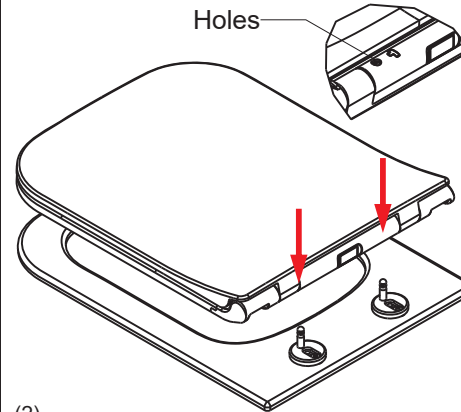

WIKI Slim Slow-close Seat cover

IPERCERAMICA
wellness

Content:
seat and cover,
Hinge pack fixings

(1) Insert the hinge into the toilet, tighten the screws of the hinges, but do not fully tighten.

(2) Keeping seat and cover in the icon position, insert the holes of seat and cover into the hinge.

(3) Close seat and cover and adjust the position to best fit the toilet.

(4) The toilet cover is kept in a graphic orientation, and the button is pressed, and the toilet cover is pulled out from the hinge base.