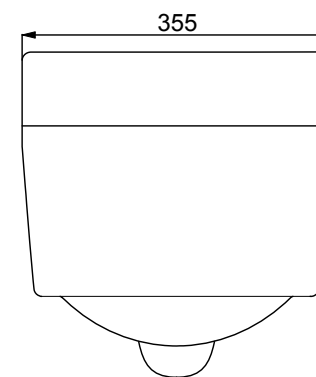

United Kingdom

Ideal Standard (UK) Ltd
The Bathroom Works National Avenue
Kingston Upon Hull
HU5 4HS
☎ +44 (0)-1482 346 461
✉ +44 (0)-1482 445 886
www.idealstandard.co.uk

Art.18672 WIKI RIMLESS WC SOSPESO 50x35