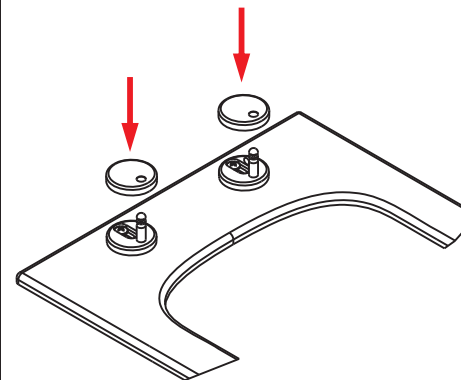

(6) Place covering caps on the hinges.