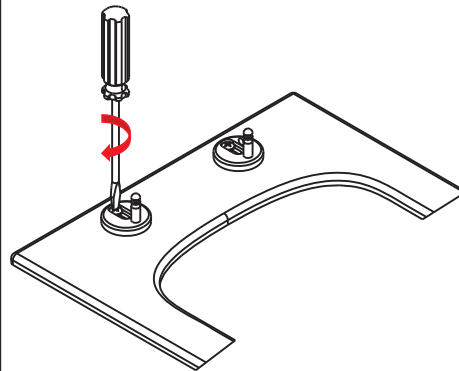

WIKI Slim Slow-close Seat cover

IPERCERAMICA
wellness

Content:
seat and cover,
Hinge pack fixings

(1) Insert the hinge into the toilet, tighten the screws of the hinges, but do not fully tighten.

(2) Keeping seat and cover in the icon position, insert the holes of seat and cover into the hinge.

(3) Close seat and cover and adjust the position to best fit the toilet.

(4) The toilet cover is kept in a graphic orientation, and the button is pressed, and the toilet cover is pulled out from the hinge base.