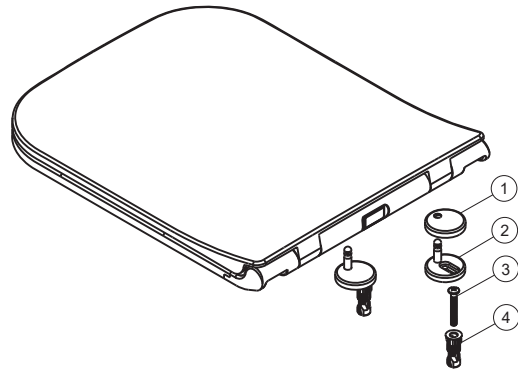

United Kingdom

Ideal Standard (UK) Ltd
The Bathroom Works National Avenue
Kingston Upon Hull
HU5 4HS
☎ +44 (0)-1482 346 461
✉ +44 (0)-1482 445 886
www.idealstandard.co.uk

Art.18672 WIKI RIMLESS WC SOSPESO 50x35

WIKI Slim Slow-close Seat cover

IPERCERAMICA
wellness

Content:
seat and cover,
Hinge pack fixings

(1) Insert the hinge into the toilet, tighten the screws of the hinges, but do not fully tighten.

(2) Keeping seat and cover in the icon position, insert the holes of seat and cover into the hinge.