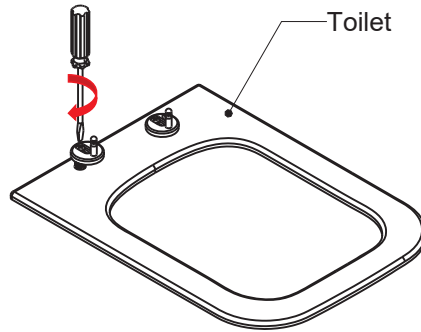

United Kingdom

Ideal Standard (UK) Ltd
The Bathroom Works National Avenue
Kingston Upon Hull
HU5 4HS
☎ +44 (0)-1482 346 461
✉ +44 (0)-1482 445 886
www.idealstandard.co.uk

Art.18672 WIKI RIMLESS WC SOSPESO 50x35

WALL

IPERCERAMICA
wellness

www.iperceramica.it

Prodotto importato da BayKer Italia S.p.A Via Pedemontana 13, 41042 Fiorano Modenese (MO) Italia
Made in P.R.C

INSTALLATION INSTRUCTIONS

BEFORE YOU BEGIN

To insure that your installation proceeds smoothly, please read these instructions carefully before you begin. Carefully unpack these and examine all of the items you have selected.

WIKI Slim Slow-close Seat cover

IPERCERAMICA
wellness

Content:
seat and cover,
Hinge pack fixings

(1) Insert the hinge into the toilet, tighten the screws of the hinges, but do not fully tighten.

(2) Keeping seat and cover in the icon position, insert the holes of seat and cover into the hinge.