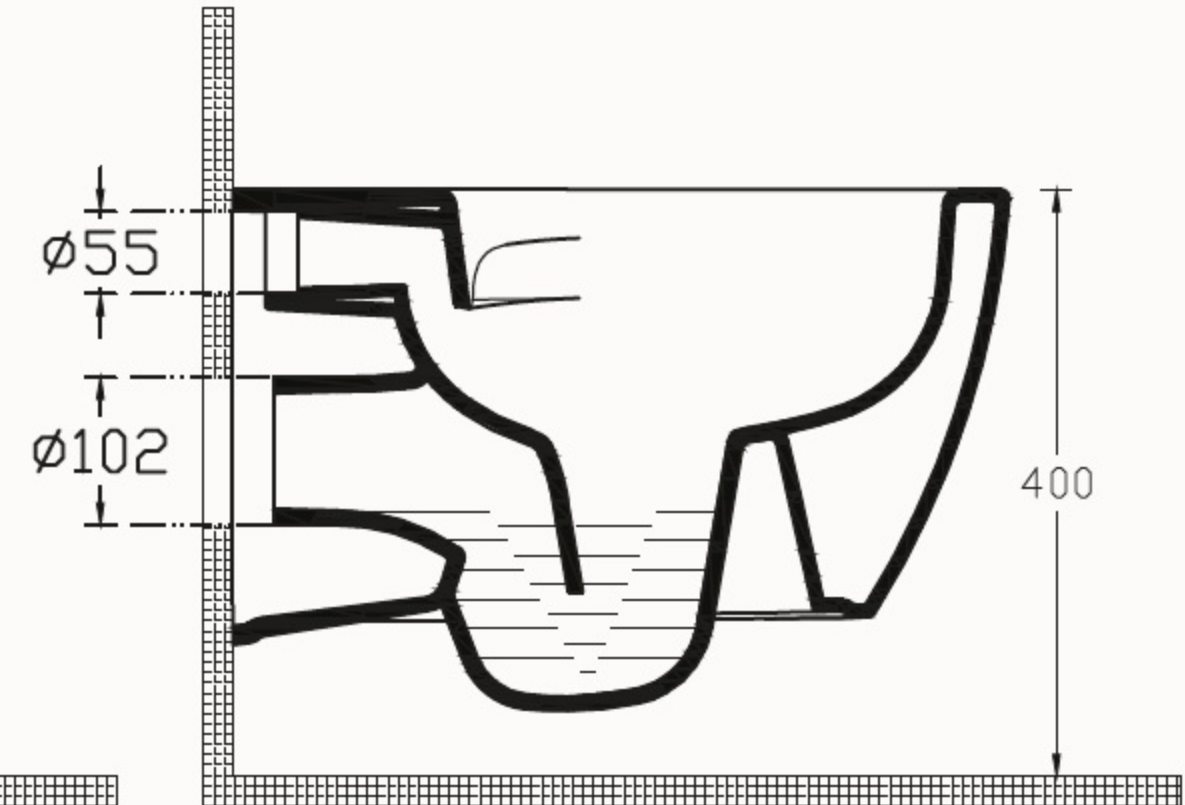

ISVEA

1962

Rimless

Slim kapak

seatPlus

aquaPlus

softClose

smartFix
Plus

MADE IN TURKEY

CODE / KOD: 10AR02010 / 63789

DESCRIPTION / AÇIKLAMA: Sentimenti Neo RimLess Wall Hung

WC / Sentimenti Neo RimLess Asma Klozet

TECHNICAL DRAWING / TEKNİK ÇİZİM