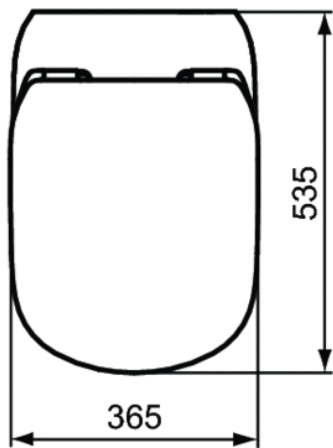

Serie
TESI
cod. T352701