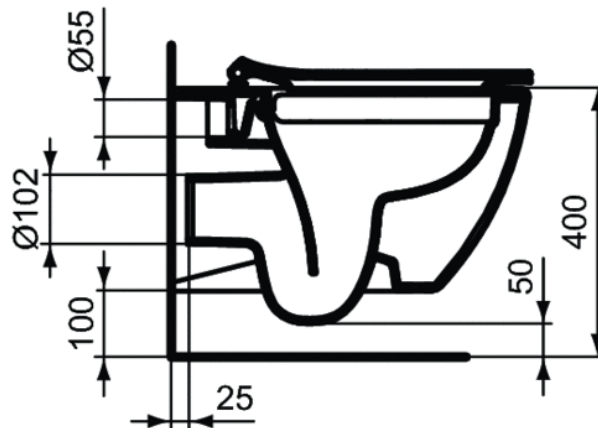

Serie
TESI
cod. T352701