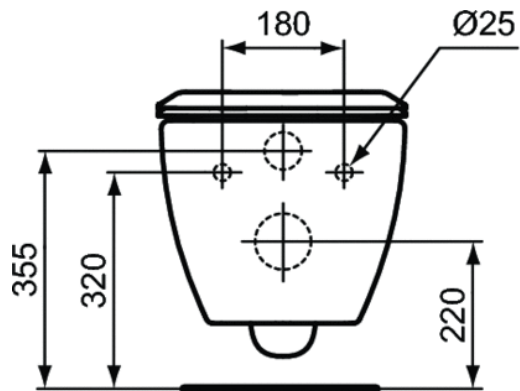

Serie
TESI
cod. T352701