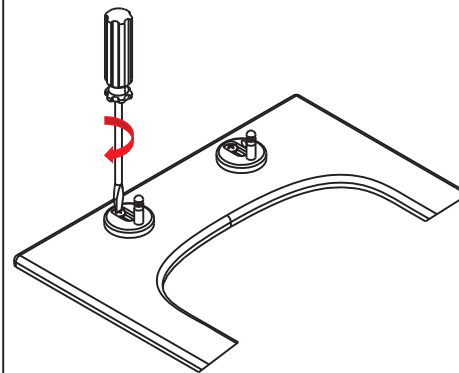

WIKI Slim Slow-close Seat cover

IPERCERAMICA
wellness

Content:
seat and cover,
Hinge pack fixings

(1) Insert the hinge into the toilet, tighten the screws of the hinges, but do not fully tighten.

(2) Keeping seat and cover in the icon position, insert the holes of seat and cover into the hinge.

(3) Close seat and cover and adjust the position to best fit the toilet.

(4) The toilet cover is kept in a graphic orientation, and the button is pressed, and the toilet cover is pulled out from the hinge base.