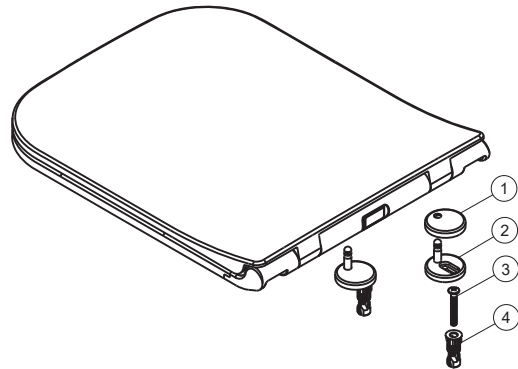

WIKI Slim Slow-close Seat cover

IPERCERAMICA
wellness

Content:
seat and cover,
Hinge pack fixings

(1) Insert the hinge into the toilet, tighten the screws of the hinges, but do not fully tighten.

(2) Keeping seat and cover in the icon position, insert the holes of seat and cover into the hinge.