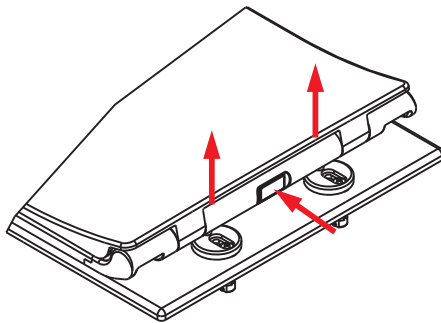

WIKI Slim Slow-close Seat cover

IPERCERAMICA
wellness

Content:
seat and cover,
Hinge pack fixings

(1) Insert the hinge into the toilet, tighten the screws of the hinges, but do not fully tighten.

(2) Keeping seat and cover in the icon position, insert the holes of seat and cover into the hinge.

(3) Close seat and cover and adjust the position to best fit the toilet.

(4) The toilet cover is kept in a graphic orientation, and the button is pressed, and the toilet cover is pulled out from the hinge base.