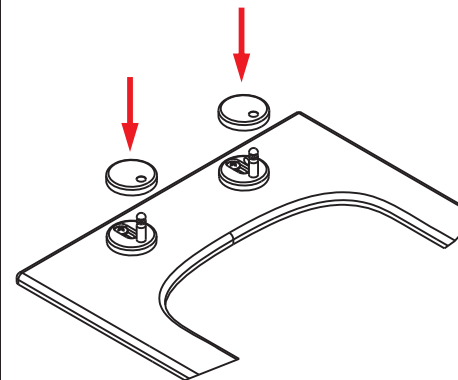

(6) Place covering caps on the hinges.