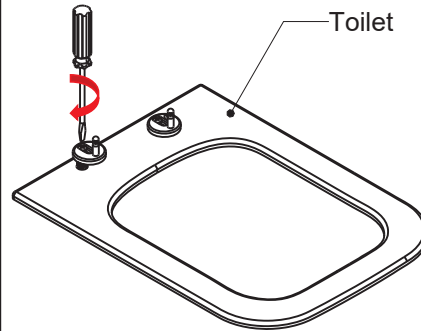

WALL

IPERCERAMICA
wellness

www.iperceramica.it

Prodotto importato da BayKer Italia S.p.A Via Pedemontana 13, 41042 Fiorano Modenese (MO) Italia
Made in P.R.C

INSTALLATION INSTRUCTIONS

BEFORE YOU BEGIN

To insure that your installation proceeds smoothly, please read these instructions carefully before you begin. Carefully unpack these and examine all of the items you have selected.

WIKI Slim Slow-close Seat cover

IPERCERAMICA
wellness

Content:
seat and cover,
Hinge pack fixings

(1) Insert the hinge into the toilet, tighten the screws of the hinges, but do not fully tighten.

(2) Keeping seat and cover in the icon position, insert the holes of seat and cover into the hinge.