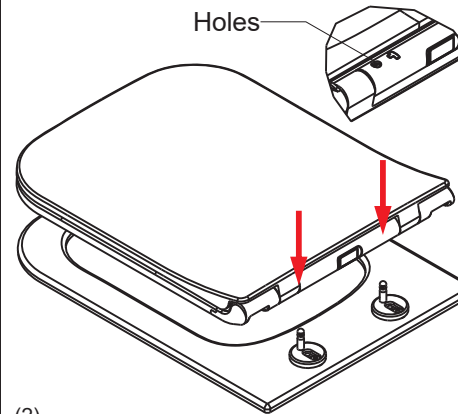

WIKI Slim Slow-close Seat cover

IPERCERAMICA
wellness

Content:
seat and cover,
Hinge pack fixings

(1) Insert the hinge into the toilet, tighten the screws of the hinges, but do not fully tighten.

(2) Keeping seat and cover in the icon position, insert the holes of seat and cover into the hinge.

(3) Close seat and cover and adjust the position to best fit the toilet.

(4) The toilet cover is kept in a graphic orientation, and the button is pressed, and the toilet cover is pulled out from the hinge base.