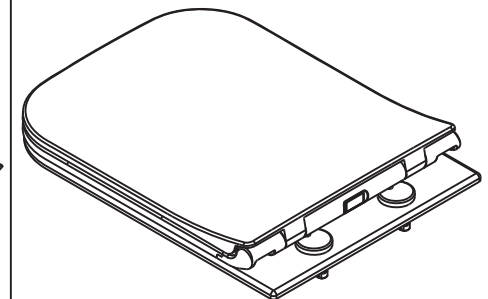

(7) Keeping seat and cover in the icon position, insert the holes of seat and cover into the hinge.

**Important: Do not over tighten the nuts as this could crack the toilet bowl.