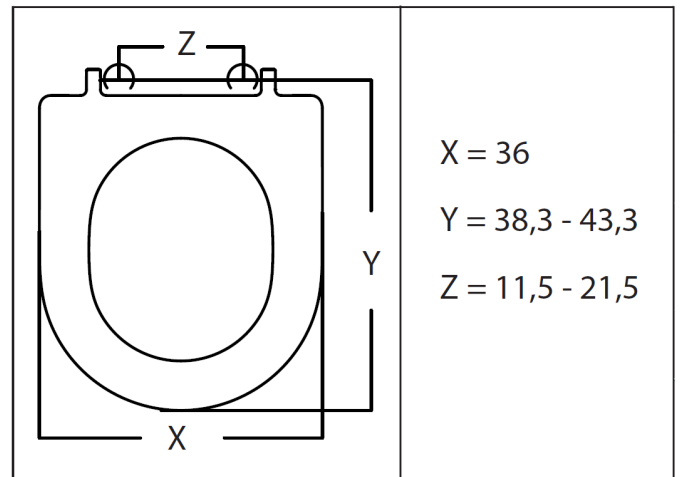

IPERCERAMICA

wellness

MONERO SEDILE WC SOFT-CLOSE

Sedile in termoindurente **AVVOLGENTE EXTRA-SLIM** a sgancio frenato

Dimensioni / Dimensions: 43x36x2,7 cm

Peso / Weight: 2,1 kg

GAMMA COLORE/ COLOR RANGE

BIANCO

BIANCO OP

AVORIO OP

CEMENTO OP

NERO OP

MADE IN ITALY