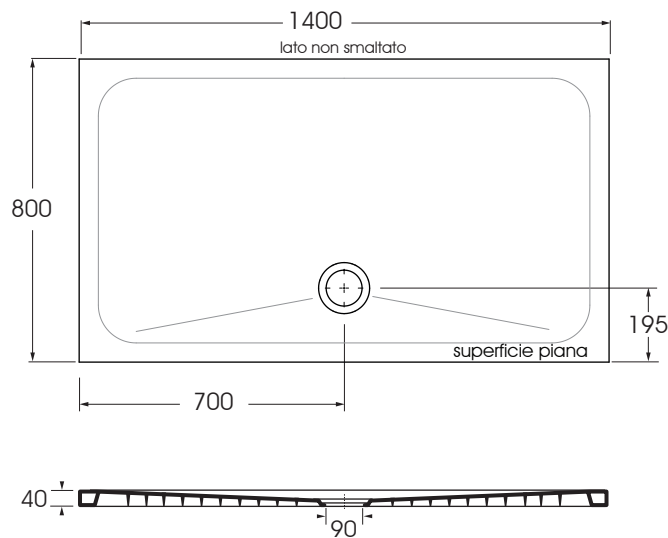

PURO

piatto doccia/ shower tray

codice
code

Piatto doccia Puro h4 cm 140 X 80
Puro h4 cm 140 X 80 shower tray.

colone/cotton	71692
antracite/anthracite	71702
carbone/coal	71712
cenere/ash	71722

CM140x80xh4

scatole/box 1

kg 38

scala/scale 1:20 dimensioni/dimensions in mm

- Colori disponibili per tutti i prodotti Puro
e per il tappo copripiletta in ABS

- Available for all Puro products
and for the free flow ABS drains

COLORS 1250°

Complementi/complements:

Codice
code

Piletta doccia PURO 1" 1/4 di diametro (ø 90)
con tappo in ABS e completa di curva terminale.
1" 1/4 (ø 90) diameter waste system for "COLORS 1250°"
shower tray provided with ABS top and terminal bend.

colone/cotton	71693
antracite/anthracite	71703
carbone/coal	71713
cenere/ash	71723

TECHNICAL SHEET n°: 01	DESIGNER: OFFICINA AZZURRA	CODE: PURO	Azzurra sanitari in ceramica S.p.a. via Civita Castellana snc 01030 Castel S.Elia (VT) - ITALY Tel.+39.0761 518155 Fax.+39.0761 514560	
SHEET FORMAT: A4	ISO	REVISION: 03	SCALE: 1:20	DATE: 23/03/2023
REGULATIONS: CE EN 14527 / EN251 / Dop-14527				
All the measurements respect the tolerances provided by the "AZZURRA QUALITY GUIDELINES".				