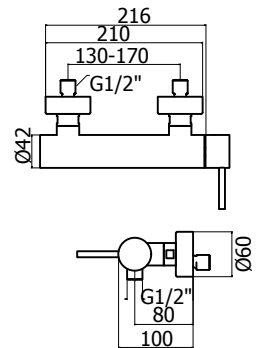

Miscelatore doccia a parete
Wall mounted single lever shower mixer

62459

Finitura - Finishing
rame spazzolato - brushed copper

Cod. Iperceramica
76013

Cod. Fornitore
IPE0035-RS-IP

Corpo miscelatore incasso
Ø35mm
Ø 35 mm Built-in single lever mixer