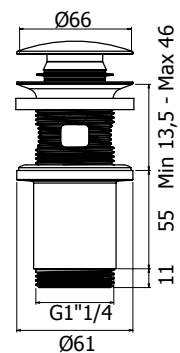

Piletta di scarico click-clack con troppo pieno
Slotted click-clack drain