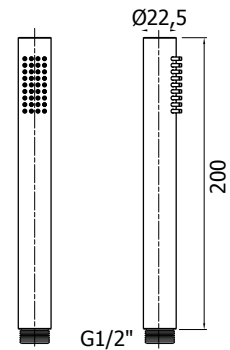

RN STELO Copper

MADE IN ITALY

Cod. Iperceramica
76022

Cod. Fornitore
WLS0300-RS-IP

Finitura - Finishing
rame spazzolato - brushed copper

Preso acqua a muro con supporto doccia in Ottone
Wall-mounted wallwater outlet with shower holder in brass

Cod. Iperceramica
76023

Cod. Fornitore
WLS0100-RS-IP

Finitura - Finishing
rame spazzolato - brushed copper

Flessibile doppia aggaffatura 150 cm
Double locked flexible hose 150 cm

L150 CM
G1/2" connections

Cod. Iperceramica
76024

Cod. Fornitore
WLS0402-RS-IP

Finitura - Finishing
rame spazzolato - brushed copper

Doccia tonda minimal in ottone
Round minimalist hand shower in brass

Cod. Iperceramica
76025

Cod. Fornitore
WLS4000-RS-IP

Finitura - Finishing
rame spazzolato - brushed copper

Piletta di scarico click-clack con troppo pieno
Slotted click-clack drain