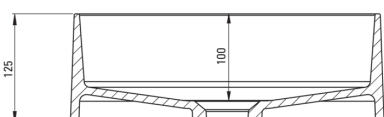

SILIA

Granite washbasin, countertop

Product code: **75237**

EAN: 5907650813811

Color: alabaster

Warranty [years]: 10

Washbasin

Material	granite
Height [mm]	120
Installation method	countertop/standing