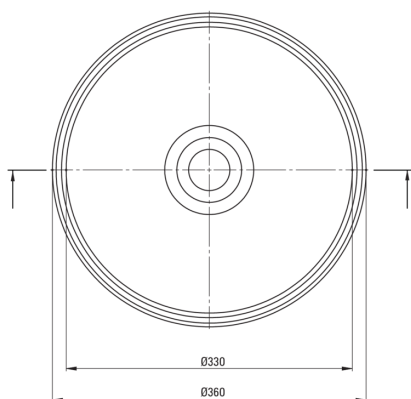

SILIA

Granite washbasin, countertop

Product code: **75237**

EAN: 5907650813811

Color: alabaster

Warranty [years]: 10

Washbasin

Material	granite
Height [mm]	120
Installation method	countertop/standing