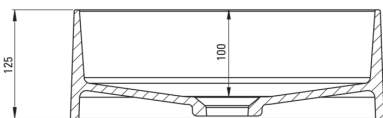

SILIA

Granite washbasin, countertop

Product code: 75238
EAN: 5907650813842
Color: metallic grey
Warranty [years]: 10

Washbasin

Material	granite
Width [mm]	360
Height [mm]	120
Installation method	countertop/standing