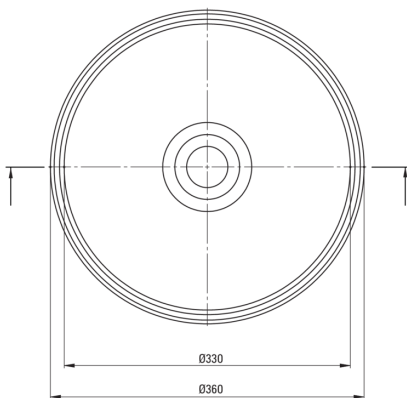

SILIA

Granite washbasin, countertop

Product code: 75238
EAN: 5907650813842
Color: metallic grey
Warranty [years]: 10

Washbasin

Material	granite
Width [mm]	360
Height [mm]	120
Installation method	countertop/standing