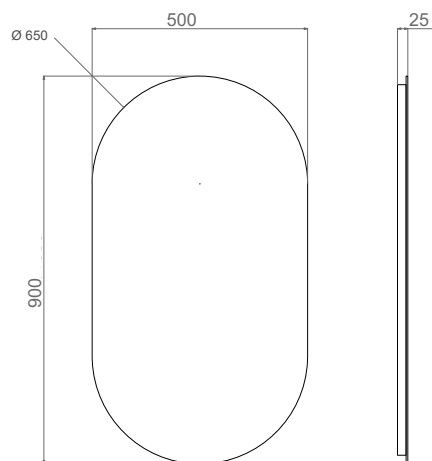

### LEAR mirror

Backlit shaped mirror with 2835 high efficiency LED strip with natural white light 4000K IP68-nanowaterproof. Class III mirror, IP44, with Vcc 12Vdc power supply and IP44 input connector.

The 220-240Vac/12Vdc power supply is supplied with a European input plug and connector

IP44 outgoing.

Codice <i>Code</i>	Dimensioni <i>Dimensions</i>	Potenza di assorbimento <i>Max power</i>	Intensità luminosa <i>Light intensity</i>	Classe di isolamento <i>Luminaire insulation class</i>	Classe di efficienza energetica <i>Energy efficiency class</i>
LEA103065NR4	1030x650x25 mm	11,5 WATT	2050 Lumen	III	C