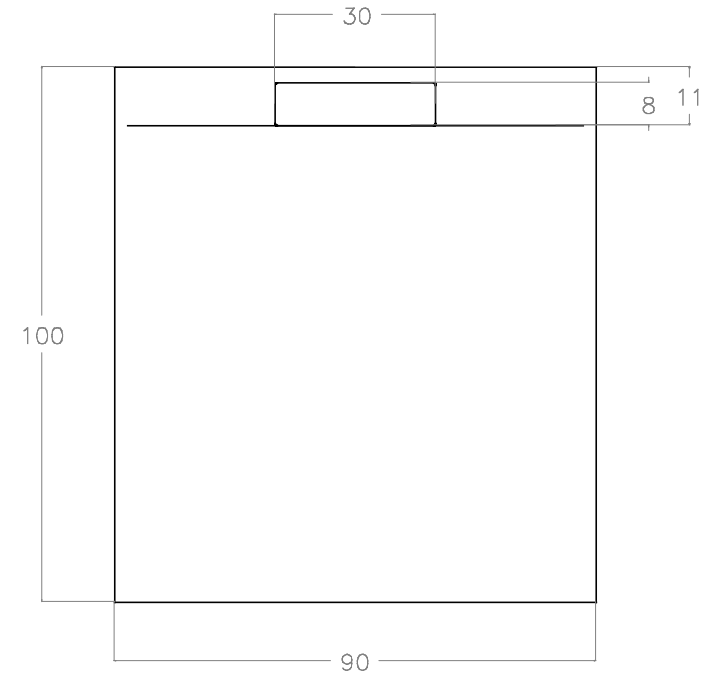

MATIC

Piatto doccia in Marmoresina

Misura 100x90 cm - Spess. 2,8 cm - Colore Avorio

Rif. 74555

Misure in cm

Made in Italy