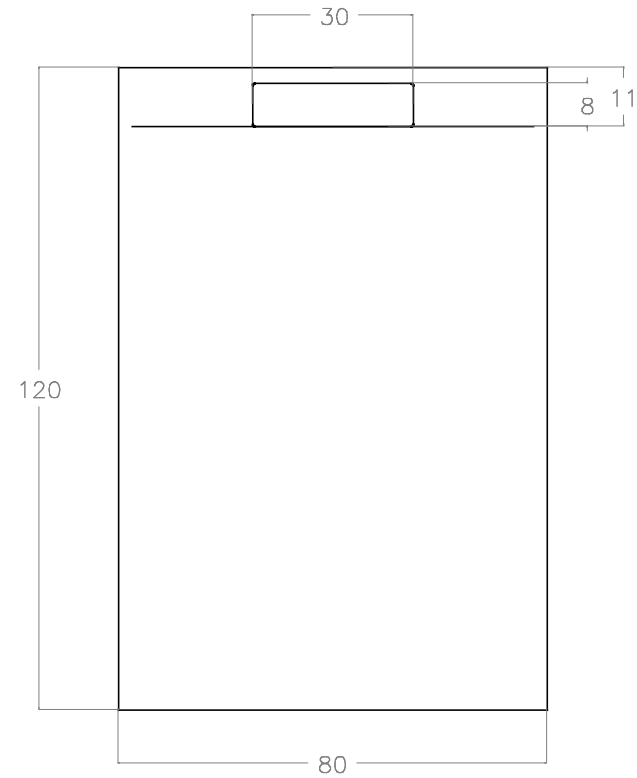

MATIC

Piatto doccia in Marmoresina

Misura 120x80 cm - Spess. 2,8 cm - Colore Antracite

Rif. 74612

Misure in cm

Made in Italy