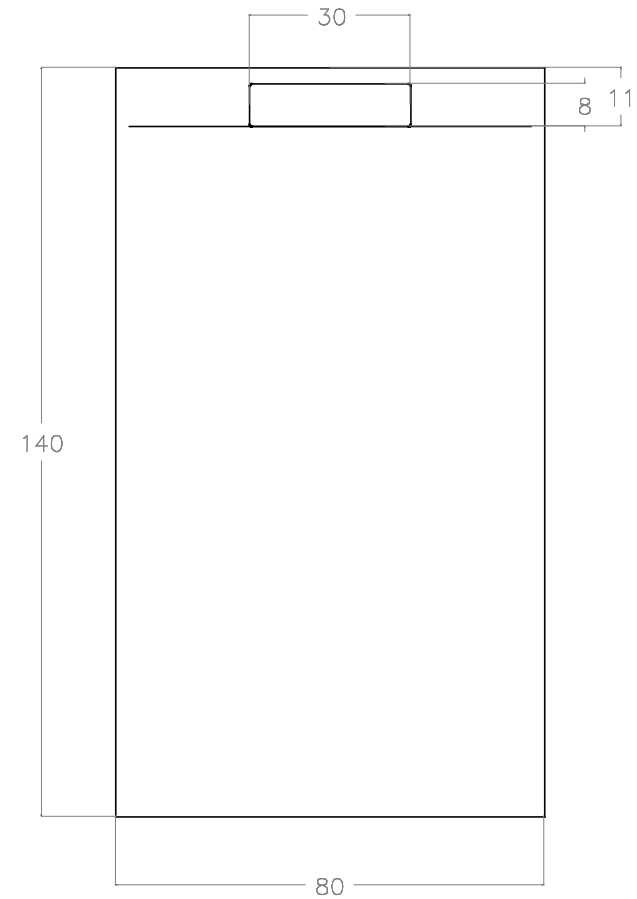

MATIC

Piatto doccia in Marmoresina

Misura 140x80 cm - Spess. 2,8 cm - Colore Antracite

Rif. 74613

Misure in cm

Made in Italy