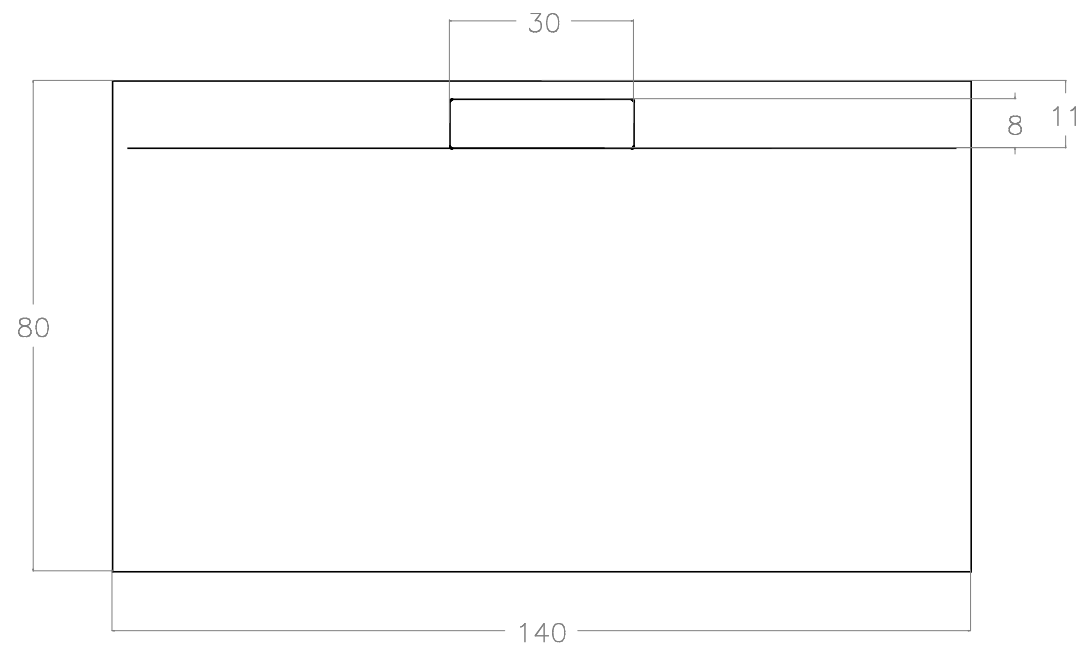

DOT

Piatto doccia in Marmoresina

Misura 140x80 cm - Spess. 2,8 cm - Colore Antracite

Rif. 74715

Misure in cm

Made in Italy