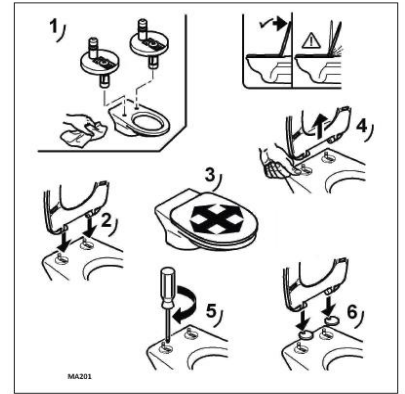

Art 75596 APTOS SEDILE SLIM CHIUSURA RALLENTATA

Shape of W8

D-Shape Round Front Sandwich

hinge				Details			
Code	Picture	Material	Fixation	Material	Seat Weight	Hinge Weight	DIN 19516
C4501H ArtNr. 408412		stainless steel 1.4301 Nylon sealing: PE EVA	Topfix	Urea 131,5 Duroplast	2,8 kg	103 gr.	fulfills WC-seat Din 19516

damper

buffer

SKUs	Olympia	Hamberger
seat	C4CN01	531746