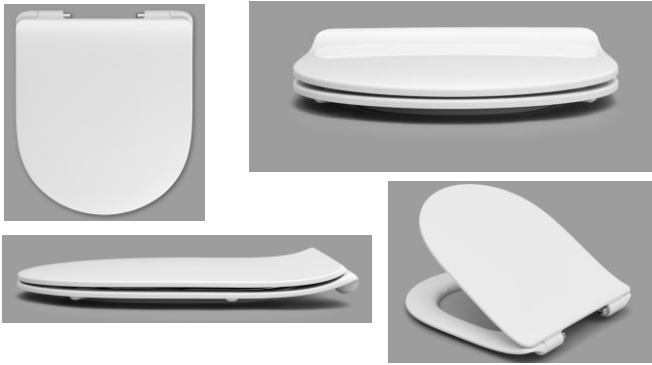

Art 75596 APTOS SEDILE SLIM CHIUSURA RALLENTATA

Shape of W8

D-Shape Round Front Sandwich

hinge				Details			
Code	Picture	Material	Fixation	Material	Seat Weight	Hinge Weight	DIN 19516
C4501H ArtNr. 408412		stainless steel 1.4301 Nylon sealing: PE EVA	Topfix	Urea 131,5 Duroplast	2,8 kg	103 gr.	fulfills WC-seat Din 19516

damper

buffer

SKUs	Olympia	Hamberger
seat	C4CN01	531746