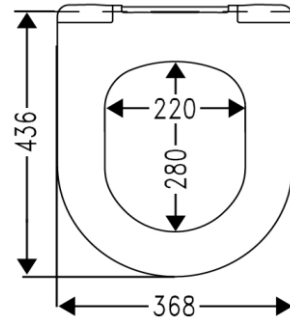

Art 75596 APTOS SEDILE SLIM CHIUSURA RALLENTATA

Shape of W8

D-Shape Round Front Sandwich

hinge				Details			
Code	Picture	Material	Fixation	Material	Seat Weight	Hinge Weight	DIN 19516
C4501H ArtNr. 408412		stainless steel 1.4301 Nylon sealing: PE EVA	Topfix	Urea 131,5 Duroplast	2,8 kg	103 gr.	fulfills WC-seat Din 19516