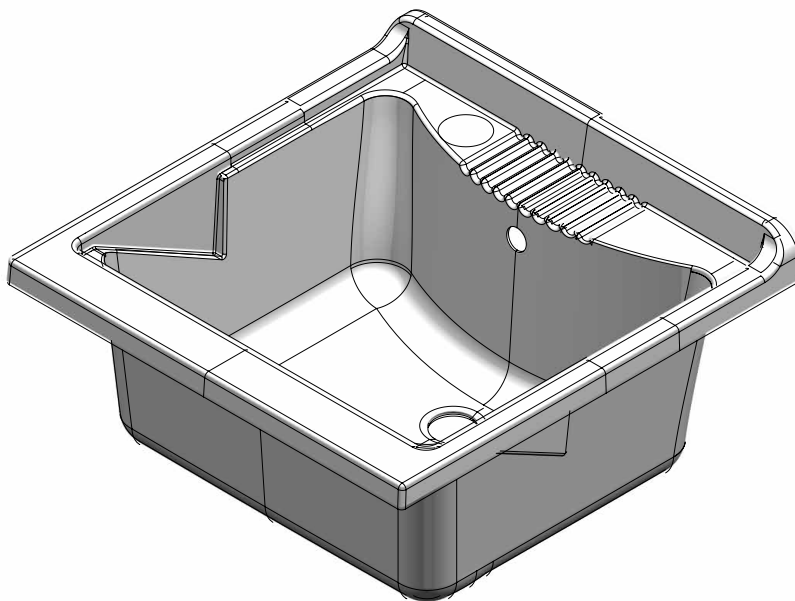

### Caratteristiche

**Mobile:** Bilaminato

**Maniglia:** Finitura satinata

**Vasca:** Materiale plastico, forabile per installazione rubinetto

**Sportello:** Con angoli stondati e apertura a ribalta

**Asse:** Pino verniciato

**Piedini:** Regolabili 1,5 cm

**Scarico:** Sifone autopulente con attacco lavatrice, piletta, tappo, troppopieno e particolari inox

### Features

**Furniture:** Bilaminated wood

**Handle:** Satin finish

**Basin:** Plastic material, it can be punched to install the faucet

**Door:** With rounded angles and flap opening

**Washing board:** Varnished pine wood

**Foot:** Adjustment 1,5 cm

**Drain:** Self-cleaning siphon with washing-machine coupling, drain, plug and overflow with stainless steel details  
Including **supports for fixing to the wall**

Vasca in resina speciale 60x60 cm  
 Plastic basin 60x60 cm