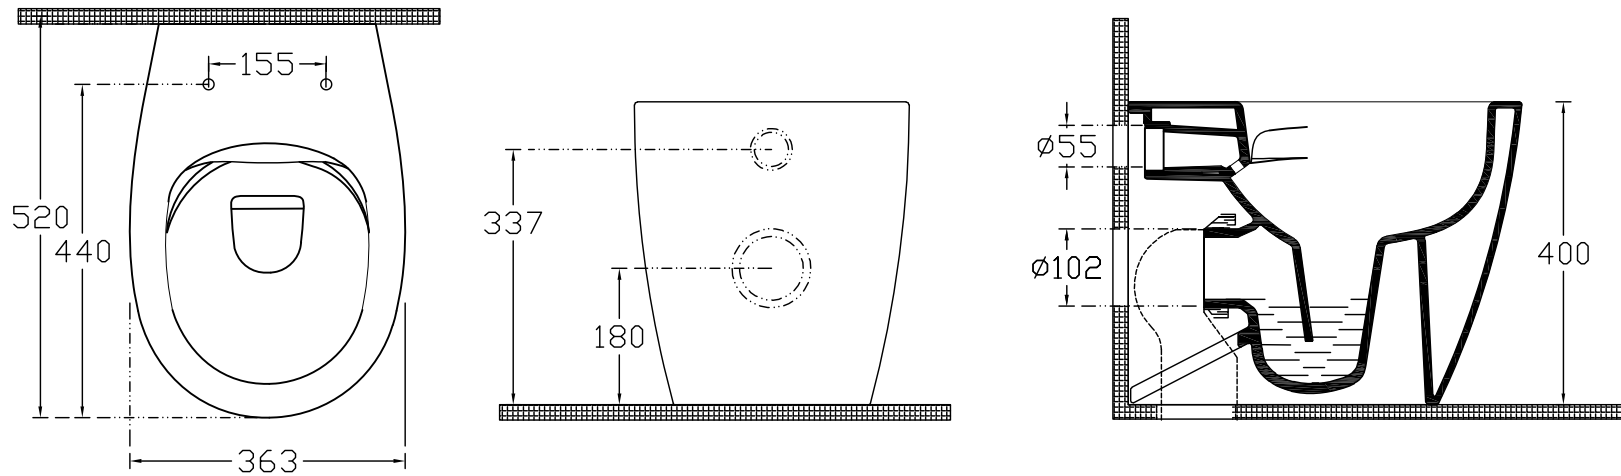

# ISVEA

1962 ITALIA

TECHNICAL DRAWING

CODE : 76493

DESCRIPTION : SENTIMENTI NEO BACK TO WALL SINGLE CLOSET

MADE IN TURKEY