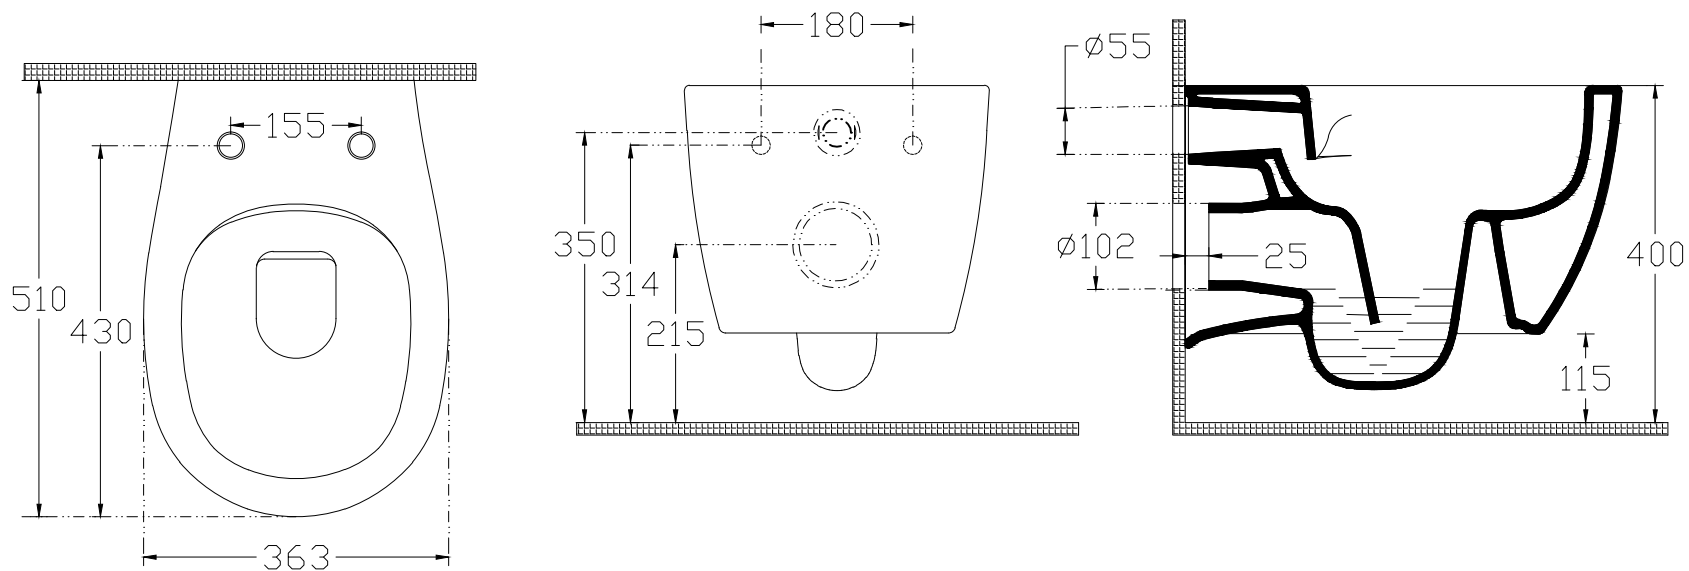

ISVEA

1962 ITALIA

TECHNICAL DRAWING

CODE : 76495

DESCRIPTION : SENTIMENTI NEO WALL HUNG CLOSET

TOLERANCE / TOLERANS : 100 mm \pm 1 %

MADE IN TURKEY