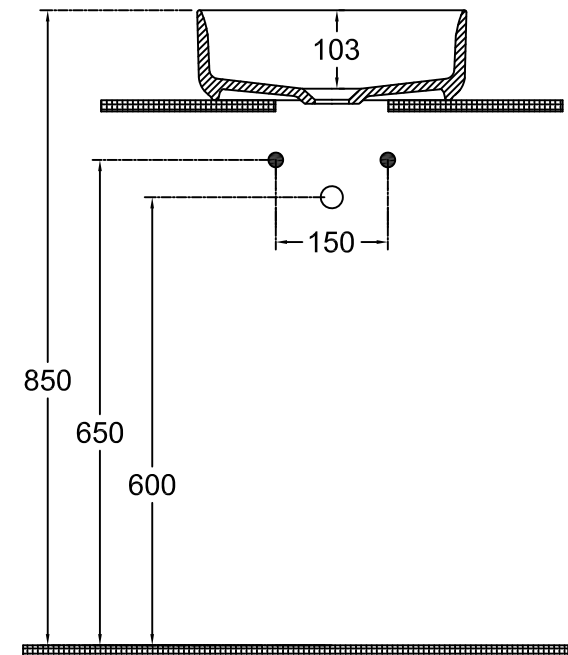

ISVEA

1962 ITALIA

TECHNICAL DRAWING

130*recommended dimensions

CODE : 76500
DESCRIPTION : INFINITY WASHBASIN 55 X 36 cm

TOLERANCE / TOLERANS : 100 mm \pm 1 %

MADE IN TURKEY