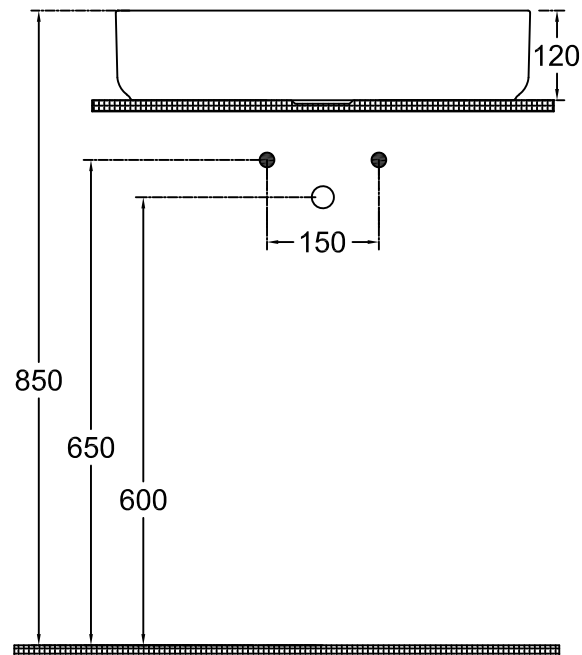

ISVEA

1962 ITALIA

TECHNICAL DRAWING

130*recommended dimensions

CODE : 76500
DESCRIPTION : INFINITY WASHBASIN 55 X 36 cm

TOLERANCE / TOLERANS : 100 mm \pm 1 %

MADE IN TURKEY