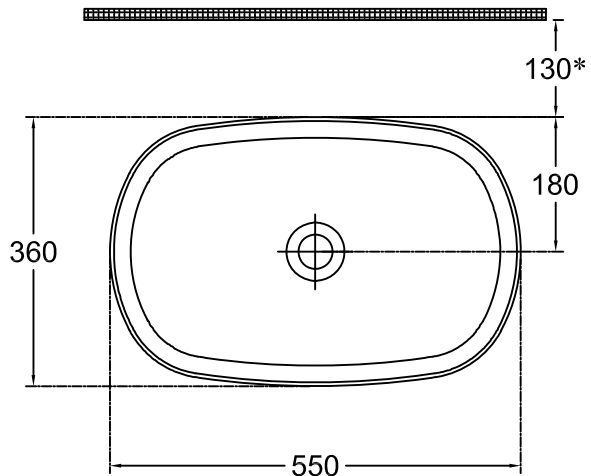

ISVEA

1962 ITALIA

TECHNICAL DRAWING

130*recommended dimensions

CODE : 76500
DESCRIPTION : INFINITY WASHBASIN 55 X 36 cm

TOLERANCE / TOLERANS : 100 mm \pm 1 %

MADE IN TURKEY