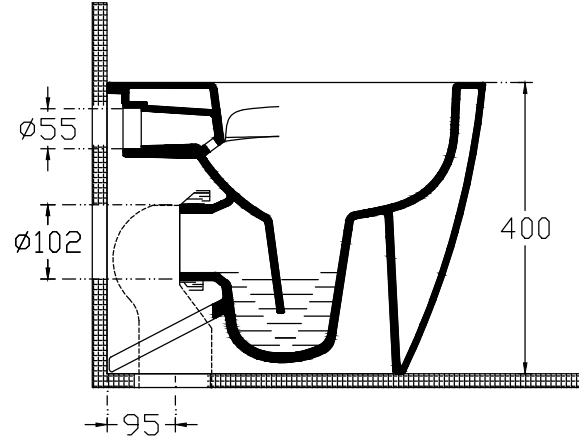

ISVEA

1962 ITALIA

TECHNICAL DRAWING / TEKNİK ÇİZİM

CODE / KOD : 76504

DESCRIPTION / AÇIKLAMA : SENTIMENTI NEO BACK TO WALL SINGLE CLOSET

TOLERANCE / TOLERANS : 100 mm ± 1 %

MADE IN TURKIYE