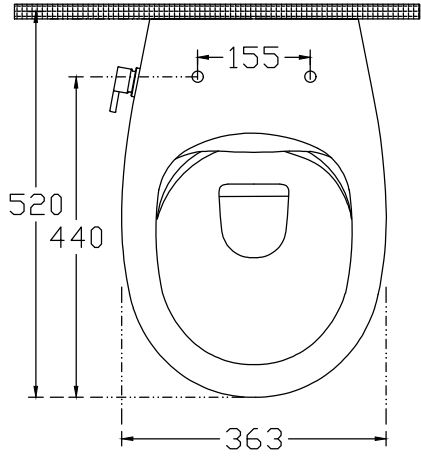

ISVEA

1962 ITALIA

TECHNICAL DRAWING / TEKNİK ÇİZİM

CODE / KOD : 76504

DESCRIPTION / AÇIKLAMA : SENTIMENTI NEO BACK TO WALL SINGLE CLOSET

TOLERANCE / TOLERANS : 100 mm ± 1 %

MADE IN TURKIYE