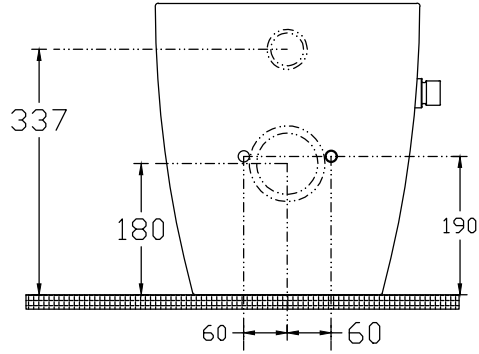

ISVEA

1962 ITALIA

TECHNICAL DRAWING / TEKNİK ÇİZİM

CODE / KOD : 76504

DESCRIPTION / AÇIKLAMA : SENTIMENTI NEO BACK TO WALL SINGLE CLOSET

TOLERANCE / TOLERANS : 100 mm ± 1 %

MADE IN TURKIYE