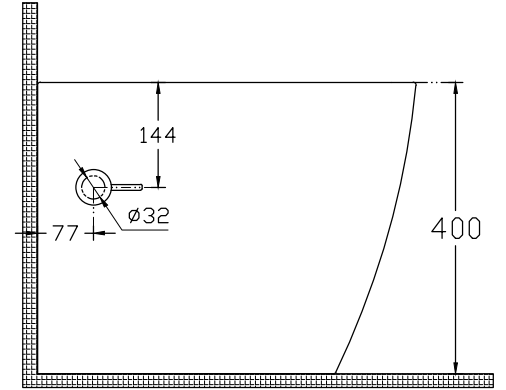

ISVEA

1962 ITALIA

TECHNICAL DRAWING / TEKNİK ÇİZİM

CODE / KOD : 76504

DESCRIPTION / AÇIKLAMA : SENTIMENTI NEO BACK TO WALL SINGLE CLOSET

TOLERANCE / TOLERANS : 100 mm ± 1 %

MADE IN TURKIYE