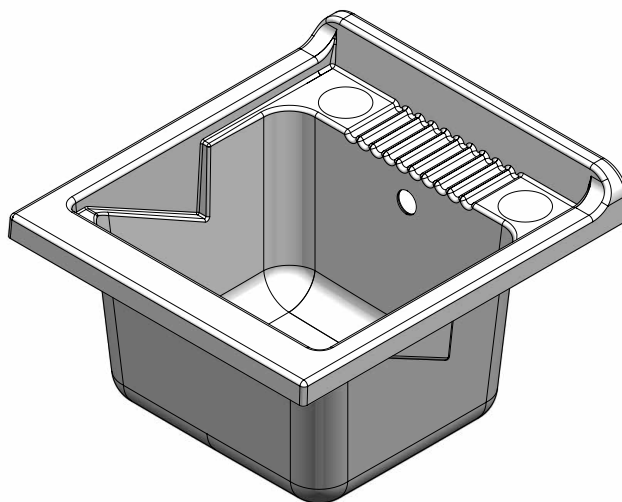

77099

Mobile in nobilitato idrofugo W100, spessore 18 mm
 Sportello con angoli arrotondati
 Maniglia stondata cromata
 Bordi con colle poliuretaniche
 Vasca in polipropilene resistente agli acidi
 Asse di lavaggio in legno
 Cerniere delle ante con CHIUSURA RALLENTATA
 Sifone autopulente completo di piletta e troppopieno
 Piedini 120 mm, regolabili in altezza 15 mm
 Vasca forabile per installazione rubinetto (rubinetto non incluso)
 Scarico sifone a 35÷45 cm da terra

Articoli / Articles

Art. **3006DDX**

Lavatoio bianco per composizione
 lavanderia in legno
 Maniglia a destra

White washtub for wood laundry
 composition
 Handle on the right

White washtub made of waterproof material W100, thickness 18 mm
 Door with round shapes angles
 Chromed door-handle
 Borders with polyurethane glues
 Basin made of acid resistant polypropylene
 Washing board made of wood
 Doors' hinges with SOFT CLOSING
 Trap: self-cleaning, equipped with mounted drain and overflow
 Feet 120 mm, adjustable height 15 mm
 Basin perforable to install the faucet (faucet not included)
 Siphon outlet 35÷45 cm from the floor

Dimensioni / Dimensions (mm)

ART. 2030

Vasca in polipropilene 45x50
polypropylene basin 45x50

Dimensioni (mm)
Dimensions (mm)