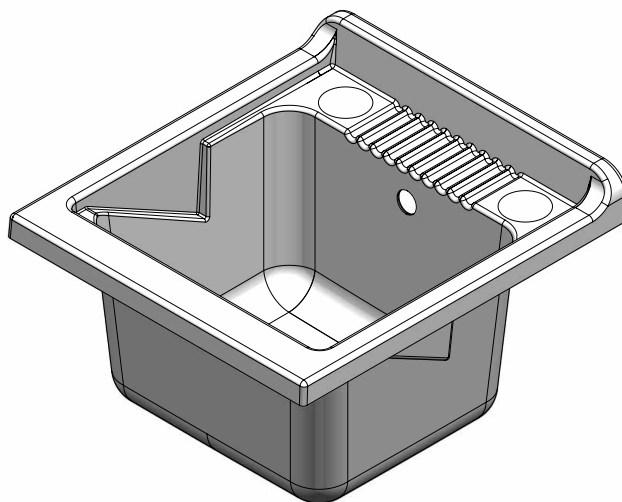

77100

Mobile in nobilitato idrofugo W100, spessore 18 mm
 Sportello con angoli arrotondati
 Maniglia stondata cromata
 Bordi con colle poliuretaniche
 Vasca in polipropilene resistente agli acidi
 Asse di lavaggio in legno
 Cerniere delle ante con CHIUSURA RALLENTATA
 Sifone autopulente completo di piletta e troppopieno
 Piedini 120 mm, regolabili in altezza 15 mm
 Vasca forabile per installazione rubinetto (rubinetto non incluso)
 Scarico sifone a 35÷45 cm da terra

Articoli / Articles

Art. **3006DSX**

Lavatoio bianco per composizione
 lavanderia in legno
 Maniglia a sinistra

White washtub for wood laundry
 composition
 Handle on the left

White washtub made of waterproof material W100, thickness 18 mm
 Door with round shapes angles
 Chromed door-handle
 Borders with polyurethane glues
 Basin made of acid resistant polypropylene
 Washing board made of wood
 Doors' hinges with SOFT CLOSING
 Trap: self-cleaning, equipped with mounted drain and overflow
 Feet 120 mm, adjustable height 15 mm
 Basin perforable to install the faucet (faucet not included)
 Siphon outlet 35÷45 cm from the floor

Dimensioni / Dimensions (mm)

ART. 2030

Vasca in polipropilene 45x50
polypropylene basin 45x50

Dimensioni (mm)
Dimensions (mm)