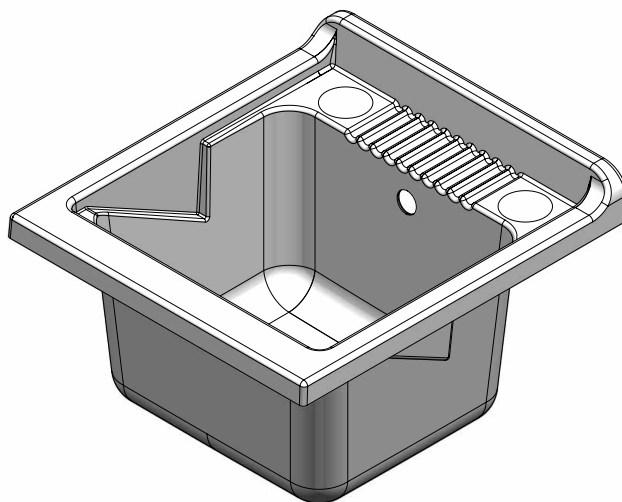

# 77110

Mobile in nobilitato idrofugo W100, spessore 18 mm  
 Sportello con angoli arrotondati  
 Maniglia stondata cromata  
 Bordi con colle poliuretaniche  
 Vasca in polipropilene resistente agli acidi  
 Asse di lavaggio in legno  
 Cerniere delle ante con CHIUSURA RALLENTATA  
 Sifone autopulente completo di piletta e troppopieno  
 Piedini 120 mm, regolabili in altezza 15 mm  
 Vasca forabile per installazione rubinetto (rubinetto non incluso)  
 Scarico sifone a 35÷45 cm da terra

### Art. 3006DCGDX

Lavatoio bianco per composizione  
 lavanderia in legno, con ante  
 Corten Grigio  
 Maniglia a destra

White washtub for wood laundry  
 composition  
 with corten grey doors  
 Handle on the right

White washtub made of waterproof material W100, thickness 18 mm  
 Door with round shapes angles  
 Chromed door-handle  
 Borders with polyurethane glues  
 Basin made of acid resistant polypropylene  
 Washing board made of wood  
 Doors' hinges with SOFT CLOSING  
 Trap: self-cleaning, equipped with mounted drain and overflow  
 Feet 120 mm, adjustable height 15 mm  
 Basin perforable to install the faucet (faucet not included)  
 Siphon outlet 35÷45 cm from the floor

## ART. 2030

Vasca in polipropilene 45x50  
polypropylene basin 45x50

Dimensioni (mm)  
Dimensions (mm)