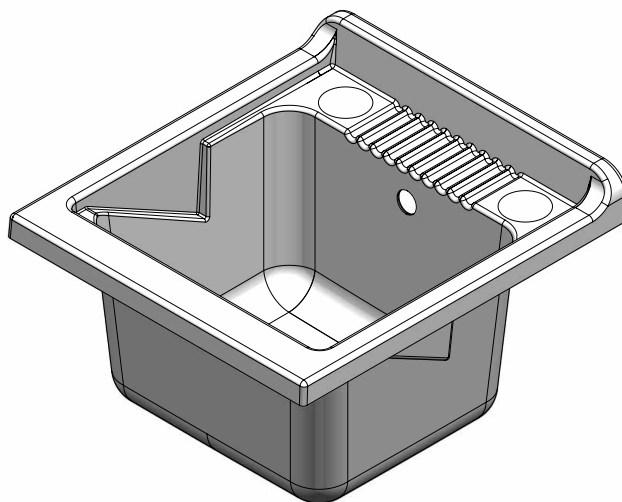

77111

Mobile in nobilitato idrofugo W100, spessore 18 mm
 Sportello con angoli arrotondati
 Maniglia stondata cromata
 Bordi con colle poliuretaniche
 Vasca in polipropilene resistente agli acidi
 Asse di lavaggio in legno
 Cerniere delle ante con CHIUSURA RALLENTATA
 Sifone autopulente completo di piletta e troppopieno
 Piedini 120 mm, regolabili in altezza 15 mm
 Vasca forabile per installazione rubinetto (rubinetto non incluso)
 Scarico sifone a 35÷45 cm da terra

Articoli / Articles

Art. **3006DCGSX**

Lavatoio bianco per composizione
 lavanderia in legno, con ante
 Corten Grigio
 Maniglia a sinistra

White washtub for wood laundry
 composition
 with corten grey doors
 Handle on the left

White washtub made of waterproof material W100, thickness 18 mm
 Door with round shapes angles
 Chromed door-handle
 Borders with polyurethane glues
 Basin made of acid resistant polypropylene
 Washing board made of wood
 Doors' hinges with SOFT CLOSING
 Trap: self-cleaning, equipped with mounted drain and overflow
 Feet 120 mm, adjustable height 15 mm
 Basin perforable to install the faucet (faucet not included)
 Siphon outlet 35÷45 cm from the floor

Dimensioni / Dimensions (mm)

ART. 2030

Vasca in polipropilene 45x50
polypropylene basin 45x50

Dimensioni (mm)
Dimensions (mm)